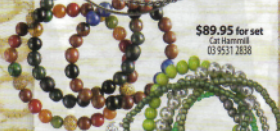

$89.95 for set
Cat Hammil
03 9531 2838

$29 for set
Kiki
kikifashion.com.au